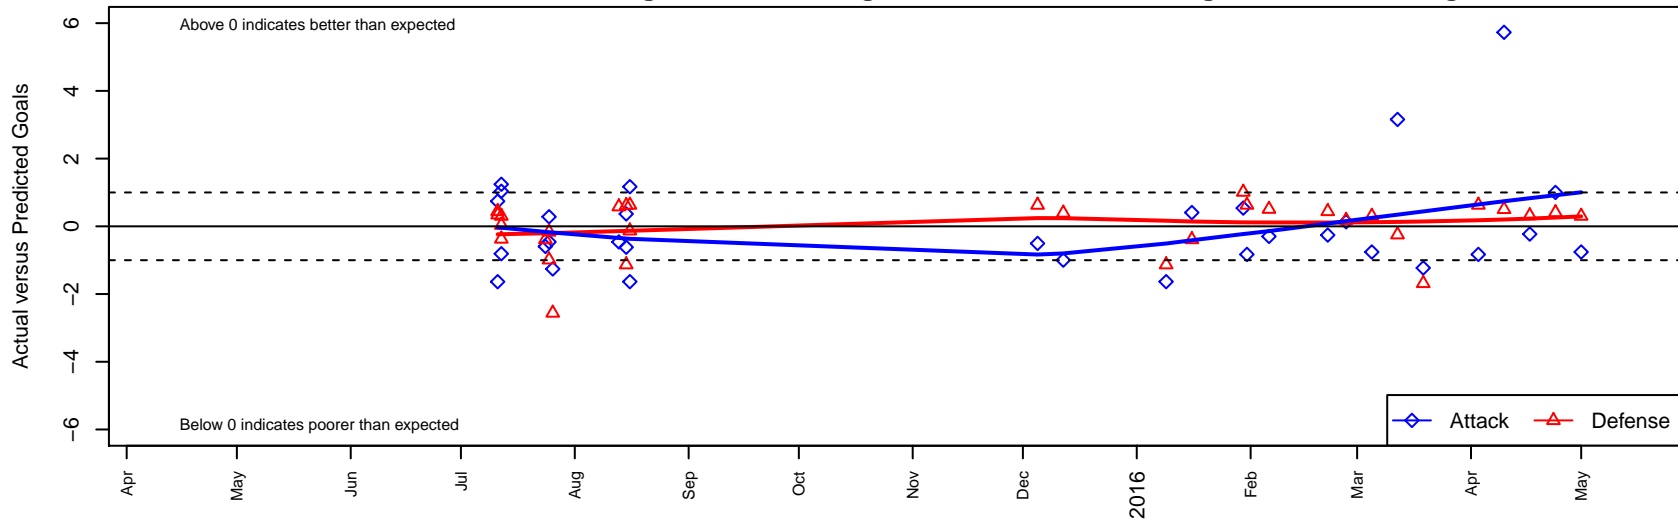

Seattle United Shoreline Blue G00

Seattle United Regional
 Seattle, WA
 G00 total strength=1327
 attack=5.25 defense=7.34
 fall league = NPSL G Div 1 U15

alt names used:
 SEATTLE UNITED SH SU G00 BLUE ()
 Seattle United Shoreline G00 Blue
 SU Shoreline G00 Blue
 Seattle United SH G00 Blue
 Seattle United SH G00 Blue

Venues played:
 2015 Seattle United Cup GU15
 2015 Crossfire Select GU15 Gold
 2015 Bigfoot Silver U15
 2015 NPSL G Division 1 U15
 2015 WYS Presidents Cup G00 Division 2

Seattle United Shoreline Blue G00
 Dots are actual minus expected GF (blue circles) and GA (red triangles).
 Blue line is smoothed change in attack strength. Red is smoothed change in defense strength.

**attack and defense variance (black dot)
relative to other teams
and top 10 in region**

**attack and defense rating
relative to others at age
and all opponents in last 13 months**

Performance relative to 13 month average