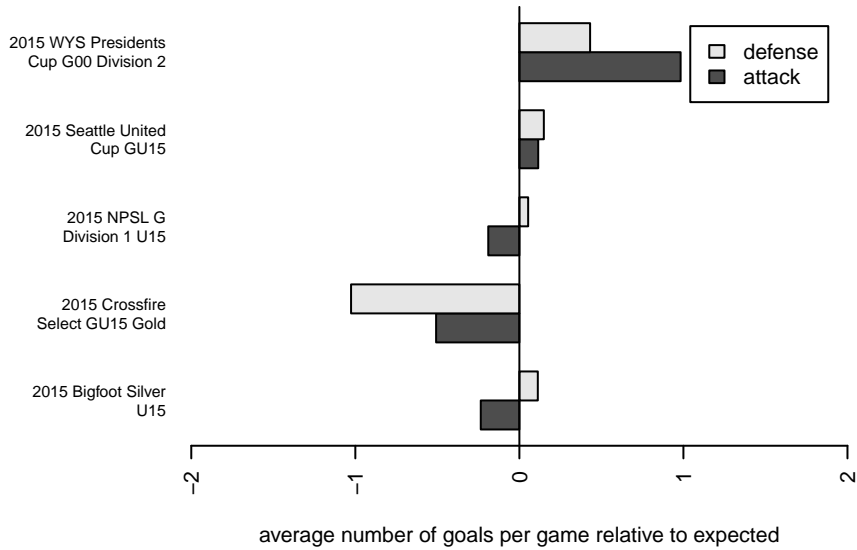

Seattle United Shoreline Blue G00

Seattle United Regional
 Seattle, WA
 G00 total strength=1327
 attack=5.25 defense=7.34
 fall league = NPSL G Div 1 U15

alt names used:
 SEATTLE UNITED SH SU G00 BLUE ()
 Seattle United Shoreline G00 Blue
 SU Shoreline G00 Blue
 Seattle United SH G00 Blue
 Seattle United SH G00 Blue

Venues played:
 2015 Seattle United Cup GU15
 2015 Crossfire Select GU15 Gold
 2015 Bigfoot Silver U15
 2015 NPSL G Division 1 U15
 2015 WYS Presidents Cup G00 Division 2

Seattle United Shoreline Blue G00
 Dots are actual minus expected GF (blue circles) and GA (red triangles).
 Blue line is smoothed change in attack strength. Red is smoothed change in defense strength.

**attack and defense variance (black dot)
relative to other teams
and top 10 in region**

**attack and defense rating
relative to others at age
and all opponents in last 13 months**

Performance relative to 13 month average