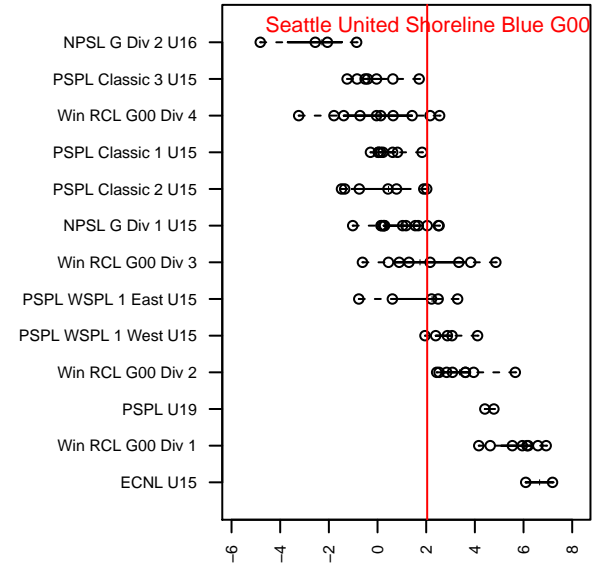

Seattle United Shoreline Blue G00

Seattle United Regional
 Seattle, WA
 G00 total strength=1327
 attack=5.25 defense=7.34
 fall league = NPSL G Div 1 U15

alt names used:
 SEATTLE UNITED SH SU G00 BLUE ()
 Seattle United Shoreline G00 Blue
 SU Shoreline G00 Blue
 Seattle United SH G00 Blue
 Seattle United SH G00 Blue

Venues played:
 2015 Seattle United Cup GU15
 2015 Crossfire Select GU15 Gold
 2015 Bigfoot Silver U15
 2015 NPSL G Division 1 U15
 2015 WYS Presidents Cup G00 Division 2

Seattle United Shoreline Blue G00
 Dots are actual minus expected GF (blue circles) and GA (red triangles).
 Blue line is smoothed change in attack strength. Red is smoothed change in defense strength.

**attack and defense variance (black dot)
relative to other teams
and top 10 in region**

**attack and defense rating
relative to others at age
and all opponents in last 13 months**

Performance relative to 13 month average