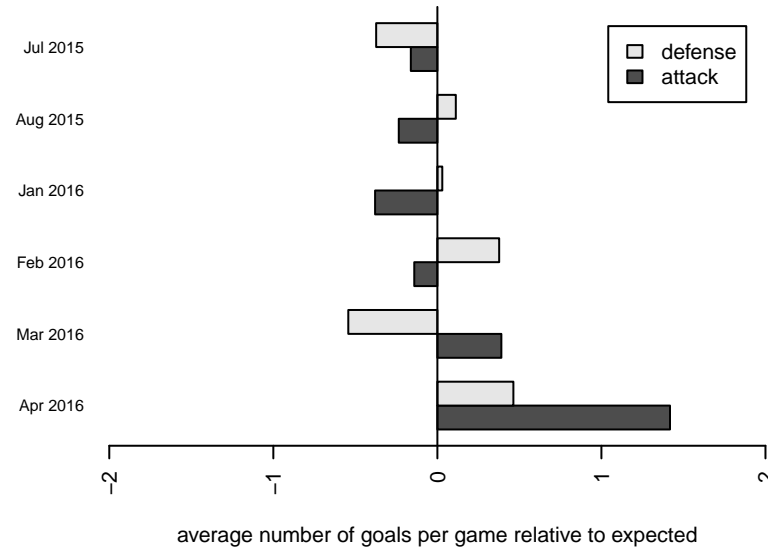

Performance relative to 13 month average